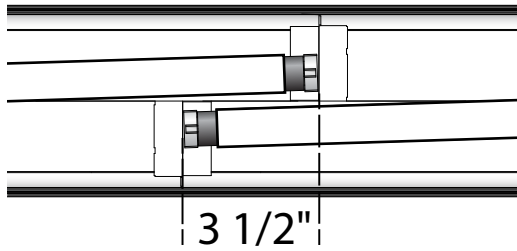

STAGGERED LAMPING OPTIONS

1 lamp staggered options:

2 lamps staggered option:

Axis recommend 4"-5" staggered lamping with Satin Lens for minimal lamping image.