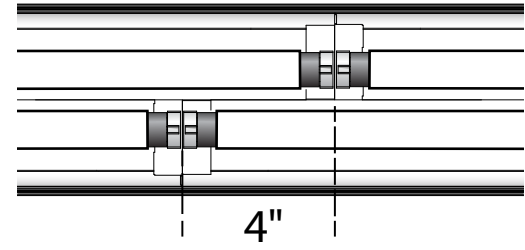

STAGGERED LAMPING OPTIONS

1 lamp staggered options:

2 lamps staggered option:

Axis recommend 4"-5" staggered lamping with Satin Lens for minimal lamping image.