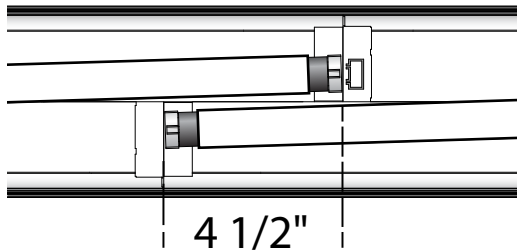

STAGGERED LAMPING OPTIONS

1 lamp staggered options:

2 lamps staggered option:

Axis recommend 4"-5" staggered lamping with Satin Lens for minimal lamping image.