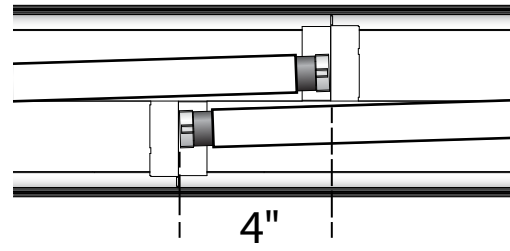

STAGGERED LAMPING OPTIONS

1 lamp staggered options:

2 lamps staggered option:

Axis recommend 4"-5" staggered lamping with Satin Lens for minimal lamping image.