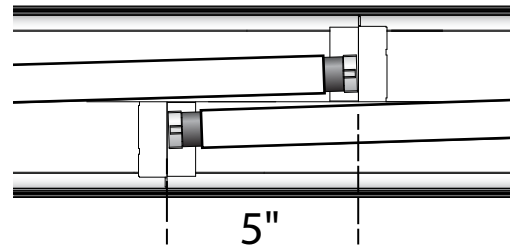

STAGGERED LAMPING OPTIONS

1 lamp staggered options:

2 lamps staggered option:

Axis recommend 4"-5" staggered lamping with Satin Lens for minimal lamping image.