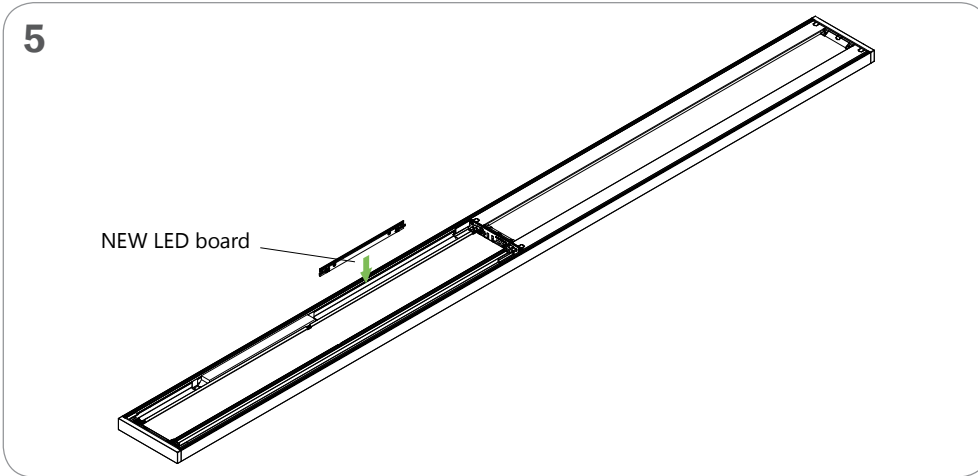

LED BOARD REPLACEMENT INSTRUCTIONS DIRECTIVES DE REMPLACEMENT DE LA CARTE À DEL

NOTE: ENSURE THAT THE POWER TO THE FIXTURE'S CIRCUIT IS TURNED OFF.

NOTE: VOUS ASSUREZ QUE L'ALIMENTATION DU CIRCUIT AU LUMINAIRE EST COUPÉE.

La conception et le développement font partie d'un processus d'évolution continu chez Éclairage Axis. Nous nous réservons le droit de changer les spécifications. Pour obtenir l'information la plus récente sur le produit, veuillez contacter Axis.

Product design and development is an ongoing process at Axis Lighting. We reserve the right to change specifications. Contact Axis for the latest product information. © 2016 Axis Lighting Inc. 1.800.263.2947 [T]514.948.6272

NOM DE FILIÈRE / FILE NAME: SL.SURROUND.LITE.LED.INST

RÉVISION 001 / REVISION 001

23 / 10 / 2018

AVERTISSEMENT : LOCALISER TOUS LES CIRCUITS ET CÂBLES. RISK OF FIRE AND ELECTRICAL SHOCK. FIXTURE MUST BE INSTALLED BY A QUALIFIED ELECTRICIAN ONLY IN ACCORDANCE WITH NATIONAL, LOCAL BUILDING AND ELECTRICAL CODES. DISCONNECT POWER AT ELECTRICAL PANEL BEFORE SERVICING.

WARNING : LOCATE ALL POWER CONDUITS AND CABLES. RISK OF FIRE AND ELECTRICAL SHOCK. FIXTURE MUST BE INSTALLED BY A QUALIFIED ELECTRICIAN ONLY IN ACCORDANCE WITH NATIONAL, LOCAL BUILDING AND ELECTRICAL CODES. DISCONNECT POWER AT ELECTRICAL PANEL BEFORE SERVICING.