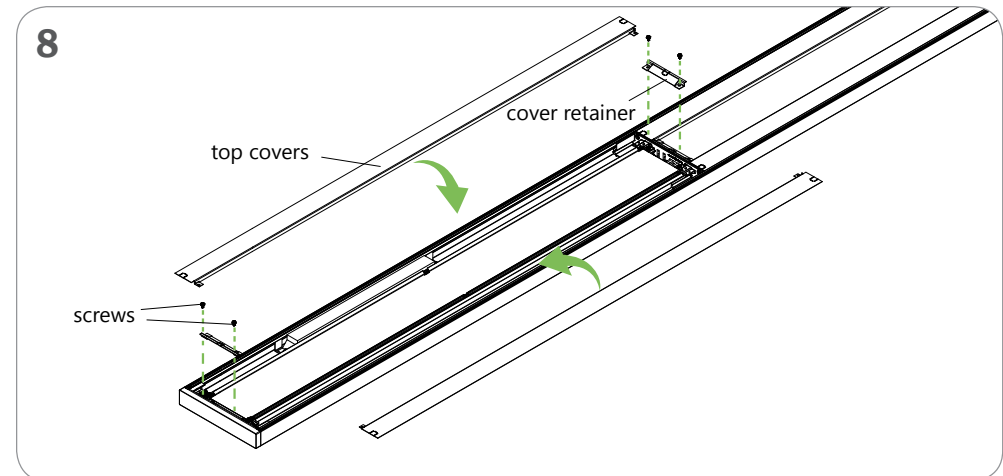

LED BOARD REPLACEMENT INSTRUCTIONS DIRECTIVES DE REMPLACEMENT DE LA CARTE À DEL

NOTE: ENSURE THAT THE POWER TO THE FIXTURE'S CIRCUIT IS TURNED OFF.

NOTE: VOUS ASSUREZ QUE L'ALIMENTATION DU CIRCUIT AU LUMINAIRE EST COUPÉE.

La conception et le développement font partie d'un processus d'évolution continu chez Éclairage Axis. Nous nous réservons le droit de changer les spécifications. Pour obtenir l'information la plus récente sur le produit, veuillez contacter Axis.

Product design and development is an ongoing process at Axis Lighting. We reserve the right to change specifications. Contact Axis for the latest product information. © 2016 Axis Lighting Inc. 1.800.263.2947 [T]514.948.6272

NOM DE FILIÈRE / FILE NAME: SL.SURROUND.LITE.LED.INST

RÉVISION 001 / REVISION 001

23 / 10 / 2018

AVERTISSEMENT : LOCALISER TOUS LES CIRCUITS ET CÂBLES. RISK OF FIRE AND ELECTRICAL SHOCK. FIXTURE MUST BE INSTALLED BY A QUALIFIED ELECTRICIAN ONLY IN ACCORDANCE WITH NATIONAL, LOCAL BUILDING AND ELECTRICAL CODES. DISCONNECT POWER AT ELECTRICAL PANEL BEFORE SERVICING.

WARNING : LOCATE ALL POWER CONDUITS AND CABLES. RISK OF FIRE AND ELECTRICAL SHOCK. FIXTURE MUST BE INSTALLED BY A QUALIFIED ELECTRICIAN ONLY IN ACCORDANCE WITH NATIONAL, LOCAL BUILDING AND ELECTRICAL CODES. DISCONNECT POWER AT ELECTRICAL PANEL BEFORE SERVICING.