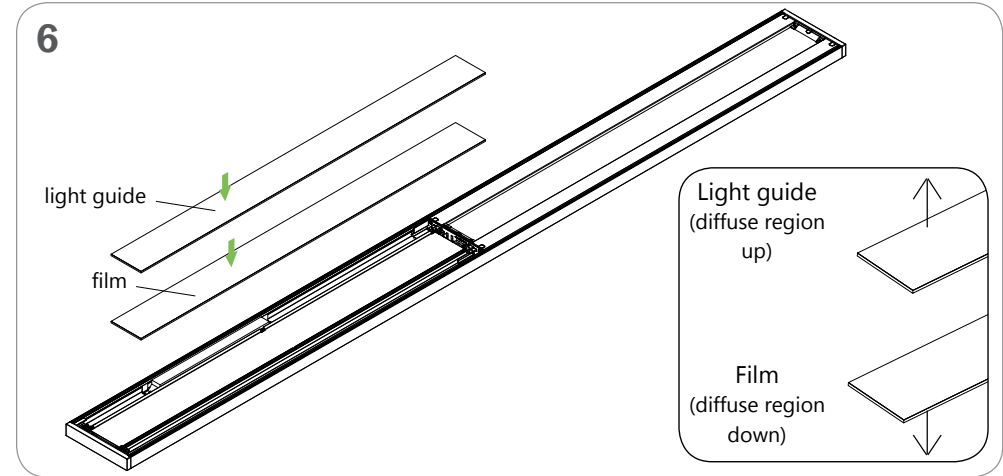

LED BOARD REPLACEMENT INSTRUCTIONS DIRECTIVES DE REMPLACEMENT DE LA CARTE À DEL

NOTE: ENSURE THAT THE POWER TO THE FIXTURE'S CIRCUIT IS TURNED OFF.

NOTE: VOUS ASSUREZ QUE L'ALIMENTATION DU CIRCUIT AU LUMINAIRE EST COUPÉE.

La conception et le développement font partie d'un processus d'évolution continu chez Éclairage Axis. Nous nous réservons le droit de changer les spécifications. Pour obtenir l'information la plus récente sur le produit, veuillez contacter Axis.

Product design and development is an ongoing process at Axis Lighting. We reserve the right to change specifications. Contact Axis for the latest product information. © 2016 Axis Lighting Inc. 1.800.263.2947 [T]514.948.6272

NOM DE FILIÈRE / FILE NAME: SL.SURROUND.LITE.LED.INST

RÉVISION 001 / REVISION 001

23 / 10 / 2018

AVERTISSEMENT : LOCALISER TOUS LES CIRCUITS ET CÂBLES. RISK OF FIRE AND ELECTRICAL SHOCK. FIXTURE MUST BE INSTALLED BY A QUALIFIED ELECTRICIAN ONLY IN ACCORDANCE WITH NATIONAL, LOCAL BUILDING AND ELECTRICAL CODES. DISCONNECT POWER AT ELECTRICAL PANEL BEFORE SERVICING.

WARNING : LOCATE ALL POWER CONDUITS AND CABLES. RISK OF FIRE AND ELECTRICAL SHOCK. FIXTURE MUST BE INSTALLED BY A QUALIFIED ELECTRICIAN ONLY IN ACCORDANCE WITH NATIONAL, LOCAL BUILDING AND ELECTRICAL CODES. DISCONNECT POWER AT ELECTRICAL PANEL BEFORE SERVICING.