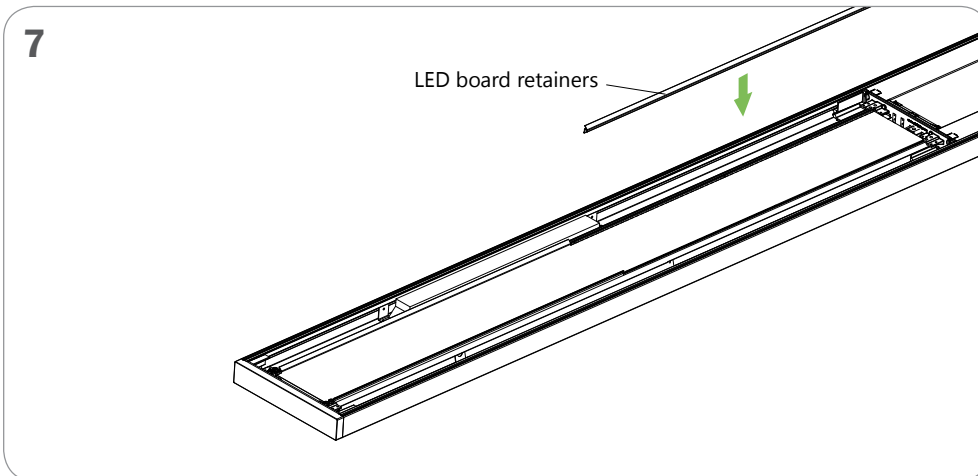

LED BOARD REPLACEMENT INSTRUCTIONS DIRECTIVES DE REMPLACEMENT DE LA CARTE À DEL

NOTE: ENSURE THAT THE POWER TO THE FIXTURE'S CIRCUIT IS TURNED OFF.

NOTE: VOUS ASSUREZ QUE L'ALIMENTATION DU CIRCUIT AU LUMINAIRE EST COUPÉE.

La conception et le développement font partie d'un processus d'évolution continu chez Éclairage Axis. Nous nous réservons le droit de changer les spécifications. Pour obtenir l'information la plus récente sur le produit, veuillez contacter Axis.

Product design and development is an ongoing process at Axis Lighting. We reserve the right to change specifications. Contact Axis for the latest product information. © 2016 Axis Lighting Inc. 1.800.263.2947 [T]514.948.6272

NOM DE FILIÈRE / FILE NAME: SL.SURROUND.LITE.LED.INST

RÉVISION 001 / REVISION 001

23 / 10 / 2018

AVERTISSEMENT : LOCALISER TOUS LES CIRCUITS ET CÂBLES. RISK OF FIRE AND ELECTRICAL SHOCK. FIXTURE MUST BE INSTALLED BY A QUALIFIED ELECTRICIAN ONLY IN ACCORDANCE WITH NATIONAL, LOCAL BUILDING AND ELECTRICAL CODES. DISCONNECT POWER AT ELECTRICAL PANEL BEFORE SERVICING.

WARNING : LOCATE ALL POWER CONDUITS AND CABLES. RISK OF FIRE AND ELECTRICAL SHOCK. FIXTURE MUST BE INSTALLED BY A QUALIFIED ELECTRICIAN ONLY IN ACCORDANCE WITH NATIONAL, LOCAL BUILDING AND ELECTRICAL CODES. DISCONNECT POWER AT ELECTRICAL PANEL BEFORE SERVICING.