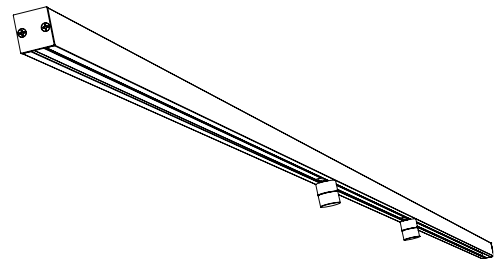

Swag hook shown on rail

Swag hook shown on ceiling

Project _____

Type _____

Notes _____

INSTALLATION VIEWS

HOOK ON RAIL

Swag rail (TDSR) and hook (TDSH) installation sequence

HOOK ON SURFACE

Hook (TDSH) Stand Alone installation sequence

Ordering Guide Swag Rail

TDSR		BLK
PRODUCT ID	LENGTH	FINISH
TDSR Swag Rail Surface	L specify length	BLK black
		* Default option.

DESCRIPTION

Surface mounted rail that can house multiple swag hooks to allow for future-proof adjustability, as the hooks can travel along the rail.

Ordering Guide Swag Hook

TDSH	BLK	
PRODUCT ID	FINISH	
TDSH Swag Hook	BLK black	
		* Default option.

DESCRIPTION

Swag mounting hook for pendant luminaires. Can be mounted directly on ceiling surface or housed into the swag rail.