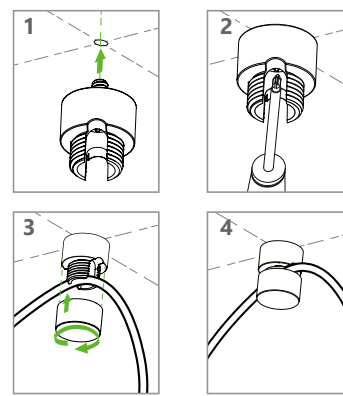

Swag hook shown on rail

Swag hook shown on ceiling

Project _____

Type _____

Notes _____

INSTALLATION VIEWS

HOOK ON RAIL

Swag rail (TDSR) and hook (TDSH) installation sequence

HOOK ON SURFACE

Hook (TDSH) Stand Alone installation sequence

Ordering Guide Swag Rail

TDSR		BLK
PRODUCT ID	LENGTH	FINISH
TDSR Swag Rail Surface	L specify length	BLK black
		* Default option.

DESCRIPTION

Surface mounted rail that can house multiple swag hooks to allow for future-proof adjustability, as the hooks can travel along the rail.

Ordering Guide Swag Hook

TDSH	BLK	
PRODUCT ID	FINISH	
TDSH Swag Hook	BLK black	
		* Default option.

DESCRIPTION

Swag mounting hook for pendant luminaires. Can be mounted directly on ceiling surface or housed into the swag rail.