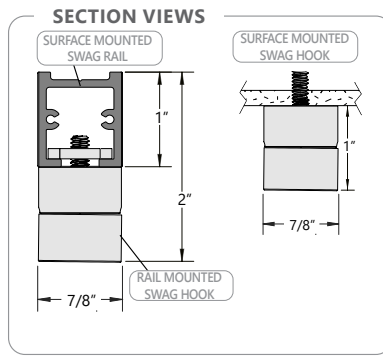

Swag hook shown on rail

Swag hook shown on ceiling

Project _____

Type _____

Notes _____

INSTALLATION VIEWS

HOOK ON RAIL

Swag rail (TDSR) and hook (TDSH) installation sequence

HOOK ON SURFACE

Hook (TDSH) Stand Alone installation sequence

Ordering Guide Swag Rail

TDSR		BLK
PRODUCT ID	LENGTH	FINISH
TDSR Swag Rail Surface	L specify length	BLK black
		* Default option.

DESCRIPTION

Surface mounted rail that can house multiple swag hooks to allow for future-proof adjustability, as the hooks can travel along the rail.