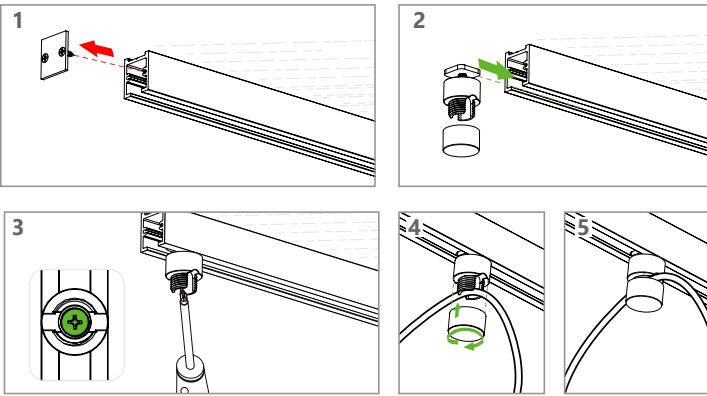

Swag hook shown on rail

Swag hook shown on ceiling

Project _____

Type _____

Notes _____

INSTALLATION VIEWS

HOOK ON RAIL

Swag rail (TDSR) and hook (TDSH) installation sequence

HOOK ON SURFACE

Hook (TDSH) Stand Alone installation sequence

Ordering Guide Swag Rail

TDSR		BLK
PRODUCT ID	LENGTH	FINISH
TDSR Swag Rail Surface	L specify length	BLK black
		* Default option.

DESCRIPTION

Surface mounted rail that can house multiple swag hooks to allow for future-proof adjustability, as the hooks can travel along the rail.

Ordering Guide Swag Hook

TDSH	BLK	
PRODUCT ID	FINISH	
TDSH Swag Hook	BLK black	
		* Default option.

DESCRIPTION

Swag mounting hook for pendant luminaires. Can be mounted directly on ceiling surface or housed into the swag rail.