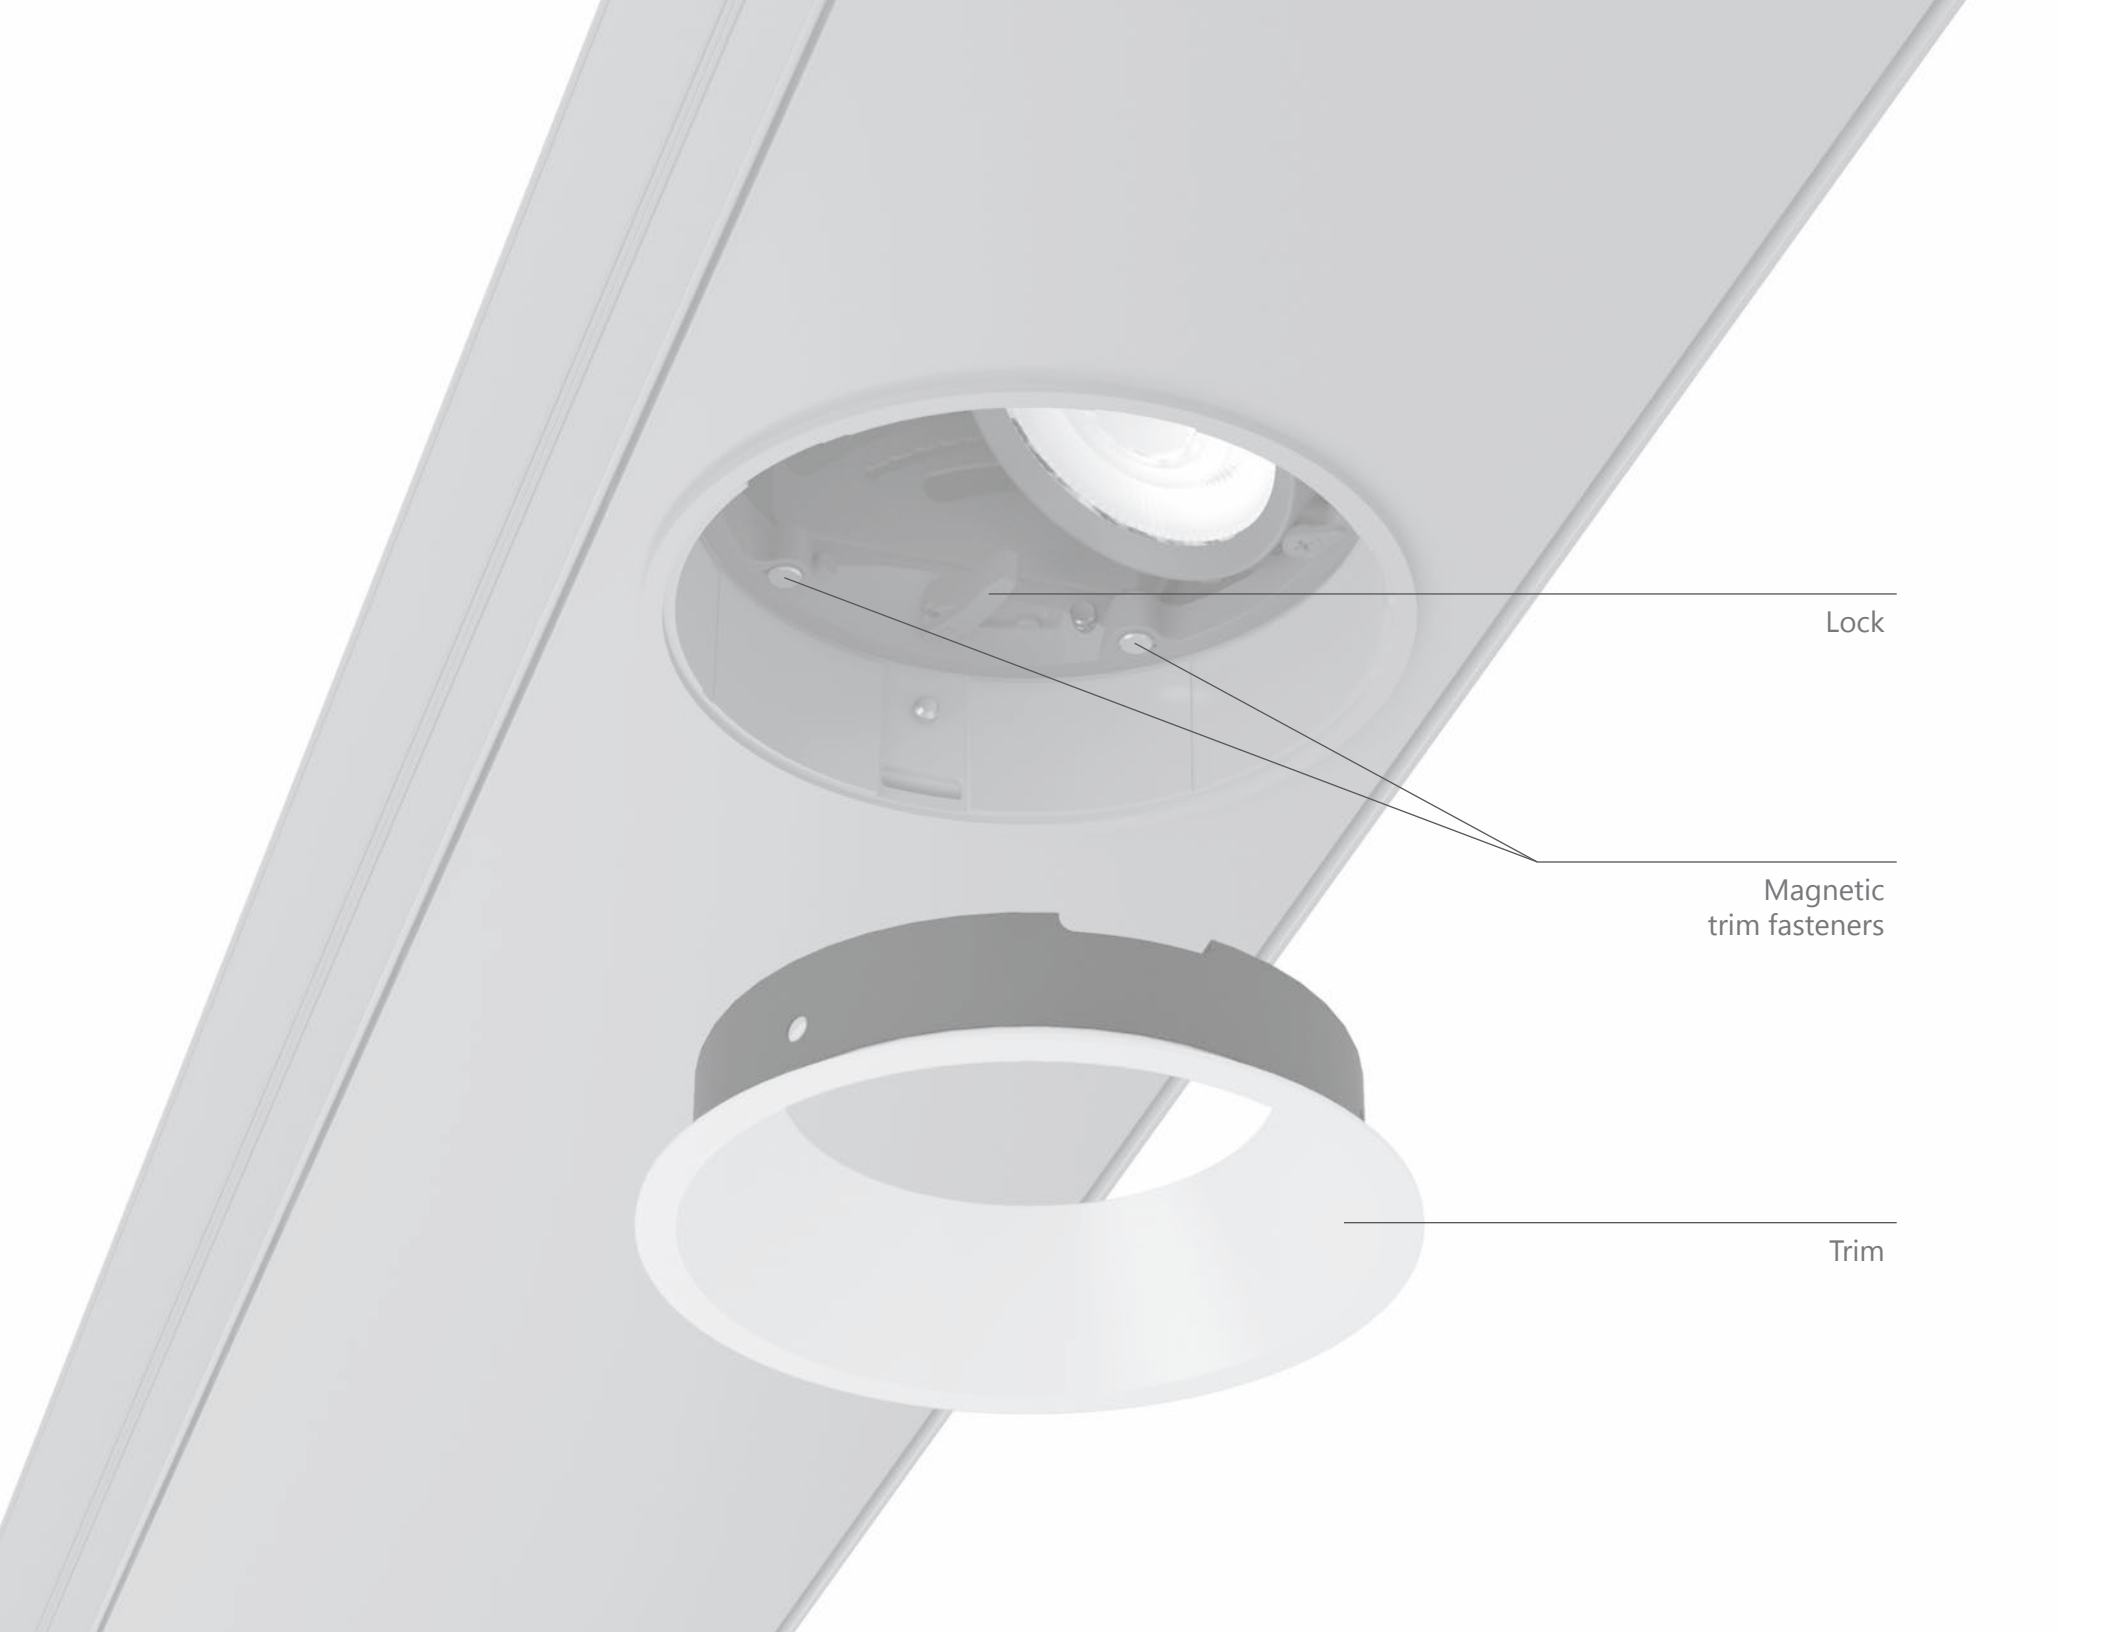

35 degree adjustability

Lock

Magnetic
trim fasteners

Trim