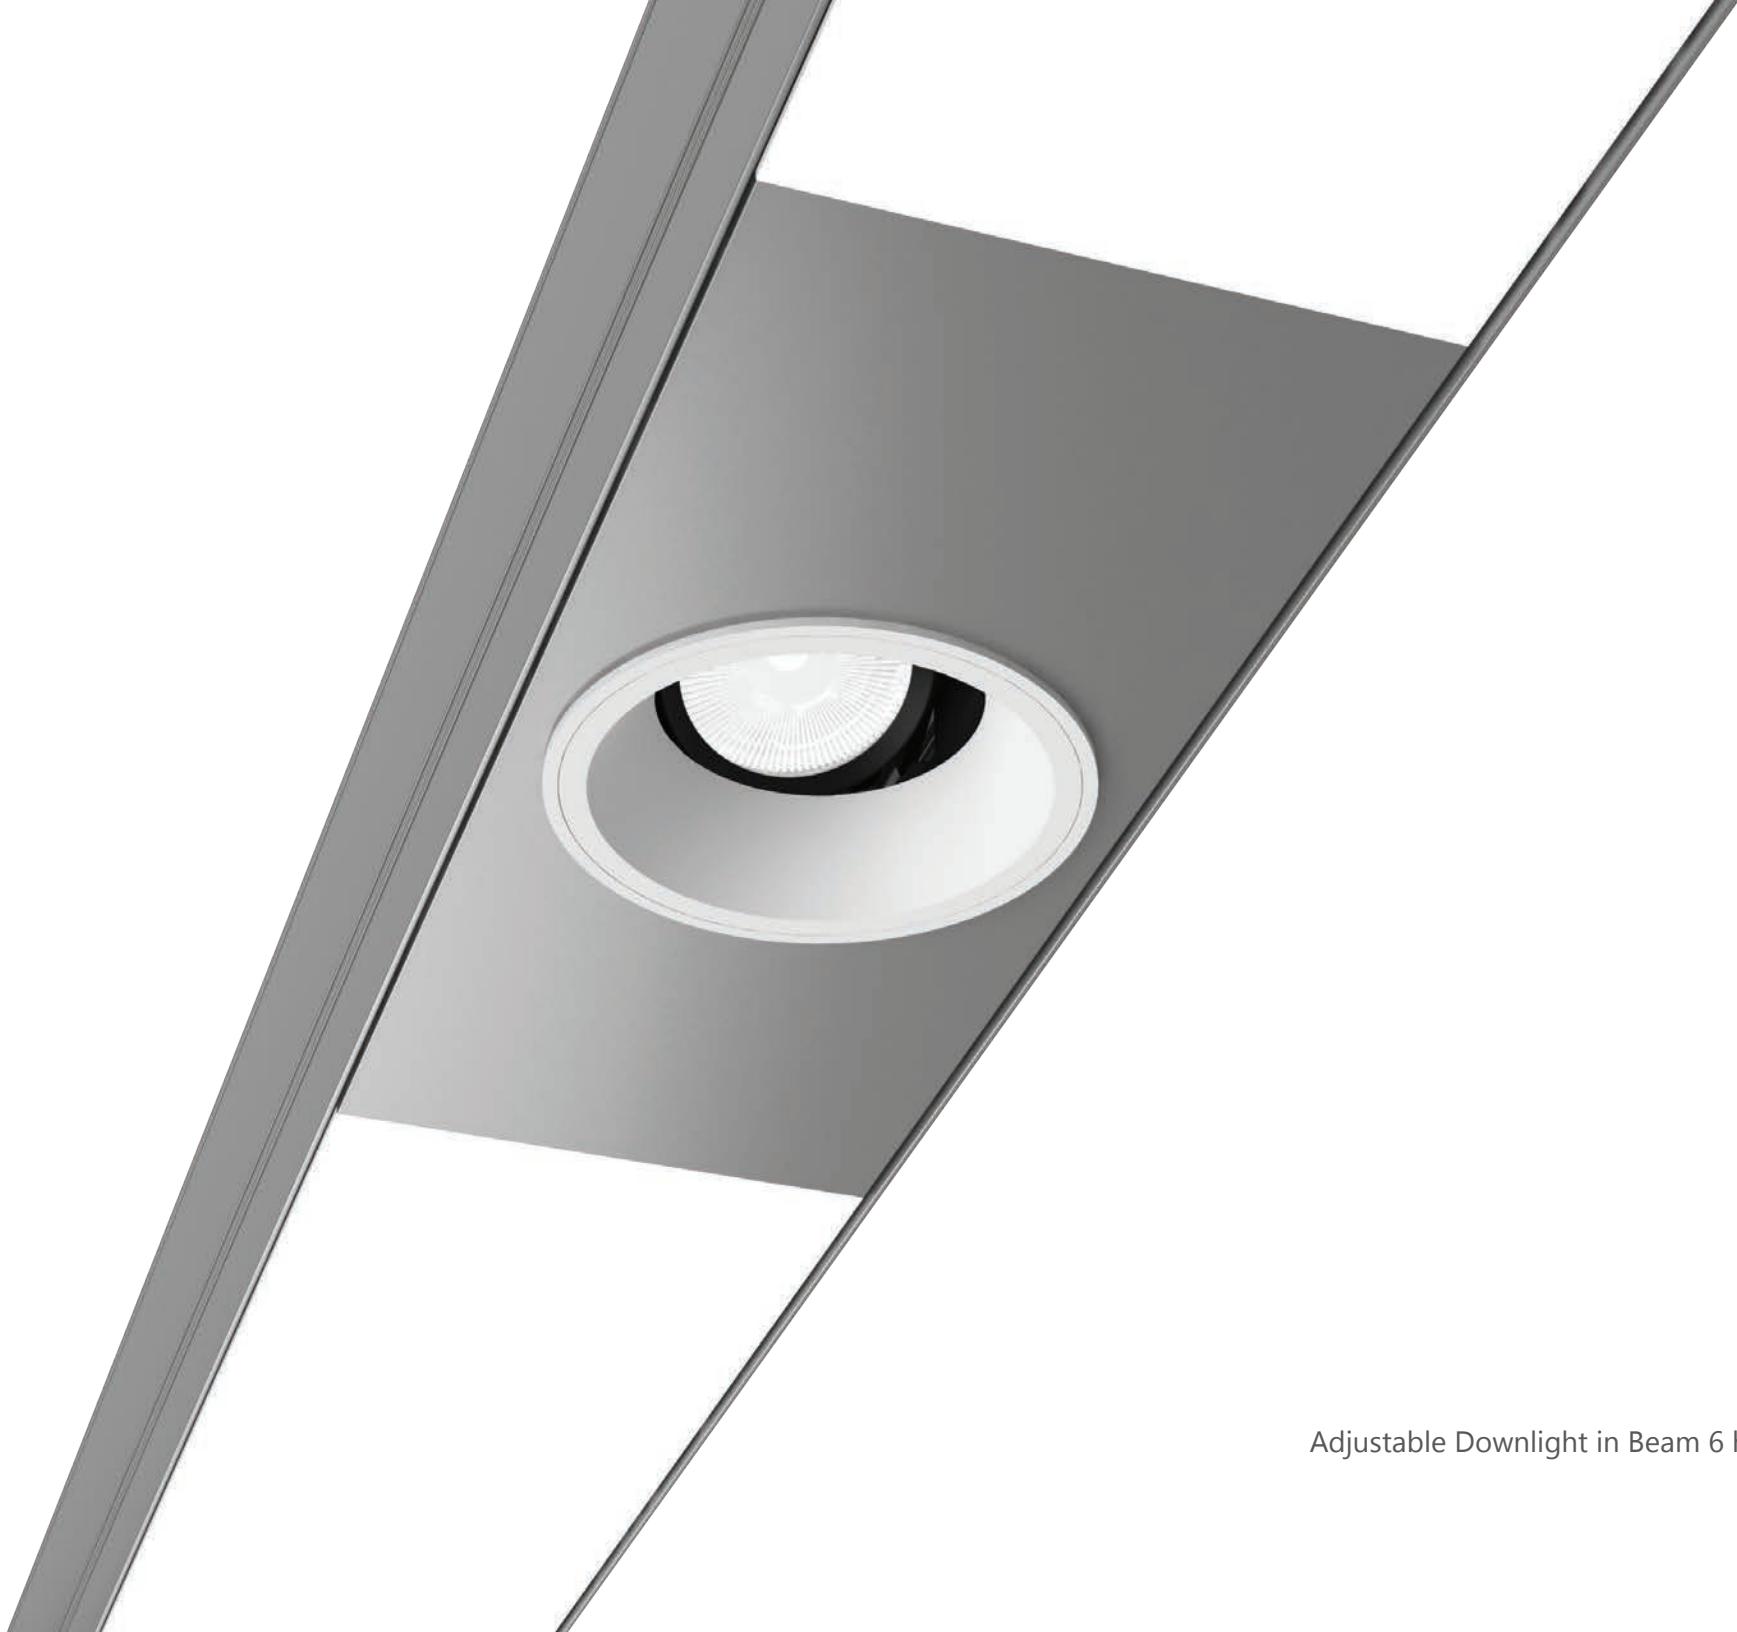

Adjustable Downlight

axis

Adjustable Downlight in Beam 6 housing

Adjustable Downlight

Beam 6 Adjustable Downlight

Highlight the space with elegant accents

Create ambience without clutter using Beam 6 Adjustable Downlights, a highly appealing, visually comfortable solution for linear products.

Combine Beam 6 general lighting with these powerful accent lights featuring a clean ceiling appearance. Or use Adjustable Downlights as stand-alone modules in a Beam 6 housing.

The regressed cone and cam-action locking device deliver precise aiming that eliminates flashing on the trim.

Adjustable Downlights are mounted in Beam 6 housings using faceplates (12" min. length), allowing for integrated multi-unit installations.

Beam 6 Adjustable Downlight

Powerful features for architectural spaces

Easy-to-aim accents feature cam-action locking mechanism and crisp light beams without any artefacts. Choice of white or black finish.

- ✓ Up to 2000 lm
- ✓ 3.5" aperture
- ✓ Lockable 360° rotation, with up to 35° tilt
- ✓ Interchangeable TIR optics
- ✓ Up to 95 lm/W
- ✓ Choice of beam spreads (wide, medium, narrow)
- ✓ 80 or 90 CRI
- ✓ 2700K – 4000K
- ✓ Integral driver