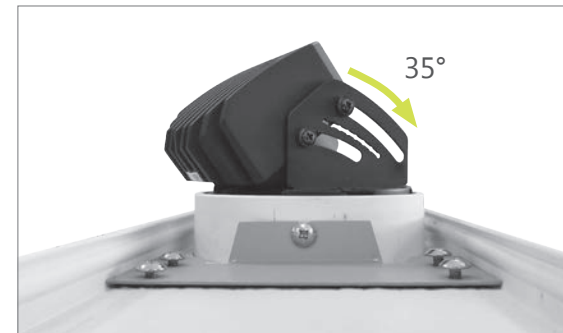

Adjustable Downlight

axis

Adjustable Downlight in Beam 6 housing

Adjustable Downlight

Beam 6 Adjustable Downlight

Highlight the space with elegant accents

Create ambience without clutter using Beam 6 Adjustable Downlights, a highly appealing, visually comfortable solution for linear products.

Combine Beam 6 general lighting with these powerful accent lights featuring a clean ceiling appearance. Or use Adjustable Downlights as stand-alone modules in a Beam 6 housing.

The regressed cone and cam-action locking device deliver precise aiming that eliminates flashing on the trim.

Adjustable Downlights are mounted in Beam 6 housings using faceplates (12" min. length), allowing for integrated multi-unit installations.

Beam 6 Adjustable Downlight

Powerful features for architectural spaces

Easy-to-aim accents feature cam-action locking mechanism and crisp light beams without any artefacts. Choice of white or black finish.

- ✓ Up to 2000 lm
- ✓ 3.5" aperture
- ✓ Lockable 360° rotation, with up to 35° tilt
- ✓ Interchangeable TIR optics
- ✓ Up to 95 lm/W
- ✓ Choice of beam spreads (wide, medium, narrow)
- ✓ 80 or 90 CRI
- ✓ 2700K – 4000K
- ✓ Integral driver