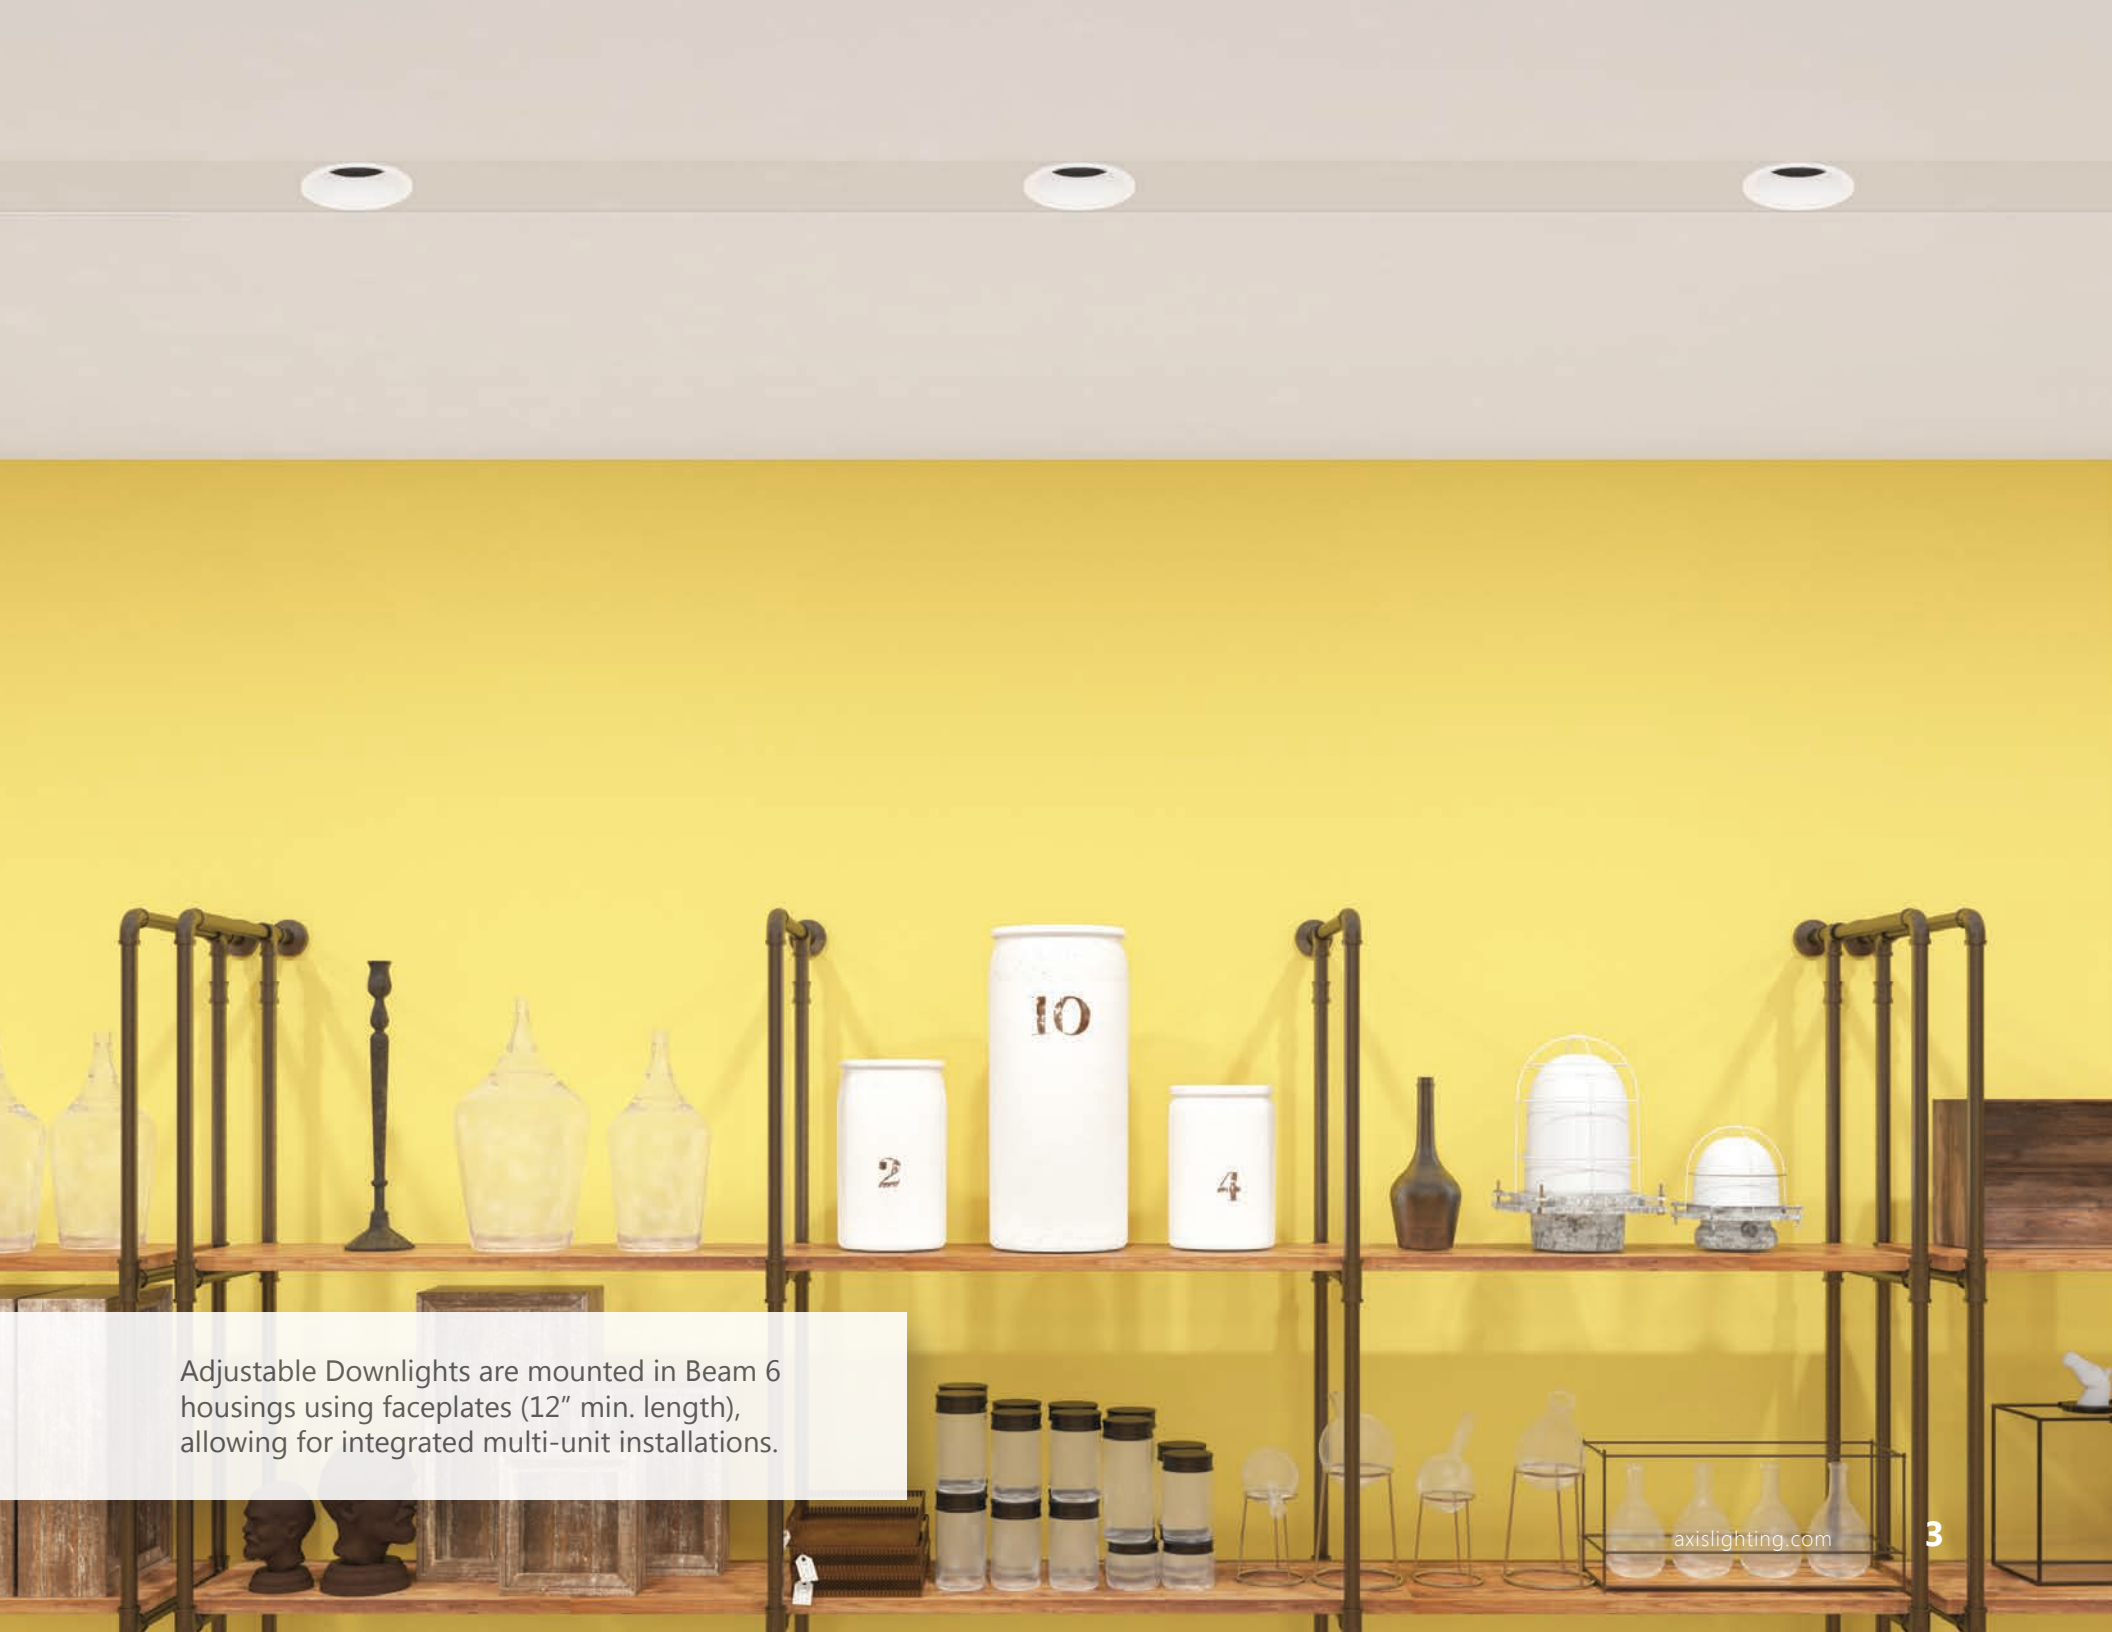

Adjustable Downlights are mounted in Beam 6 housings using faceplates (12" min. length), allowing for integrated multi-unit installations.