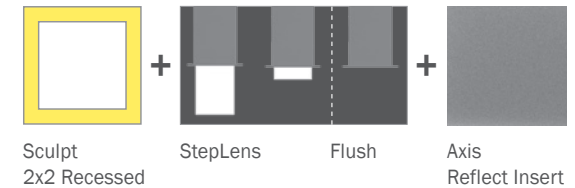

SkyePool™

SkyePool™ Three lighting elements in one

Introducing SkyePool, a new addition to the Skye Line of luminaires that offers an exciting alternative to traditional 2x2 troffers. SkyePool features an aesthetic, balanced play of materials and volumes. Its exclusive patent-pending design uses an innovative Axis Reflect Insert with special lighting properties.

- Choice of Flush or StepLens (0.5" or 2").
- Choice of 80 or 90 CRI
- Perceived luminance varies from low (Flush) to high (StepLens 2").
- Diffuse qualities produce a soft, uniform glow while reflective qualities create depth.

NEW PRODUCTS

SKYPEPOOL LED RECESSED

1 PRODUCT ID	2 SIZE	3 TOTAL NOM. LUMENS	4 COLOR TEMP.	5 SHIELDING
SKPLED recessed led	22 2'x2'	2400 2400 lm 3200 3200 lm 4000 4000 lm	30 3000 K 35 3500 K 40 4000 K	FL flush 0.5 0.5" StepLens 2 2" StepLens +BL(#) Blank (flush option only)