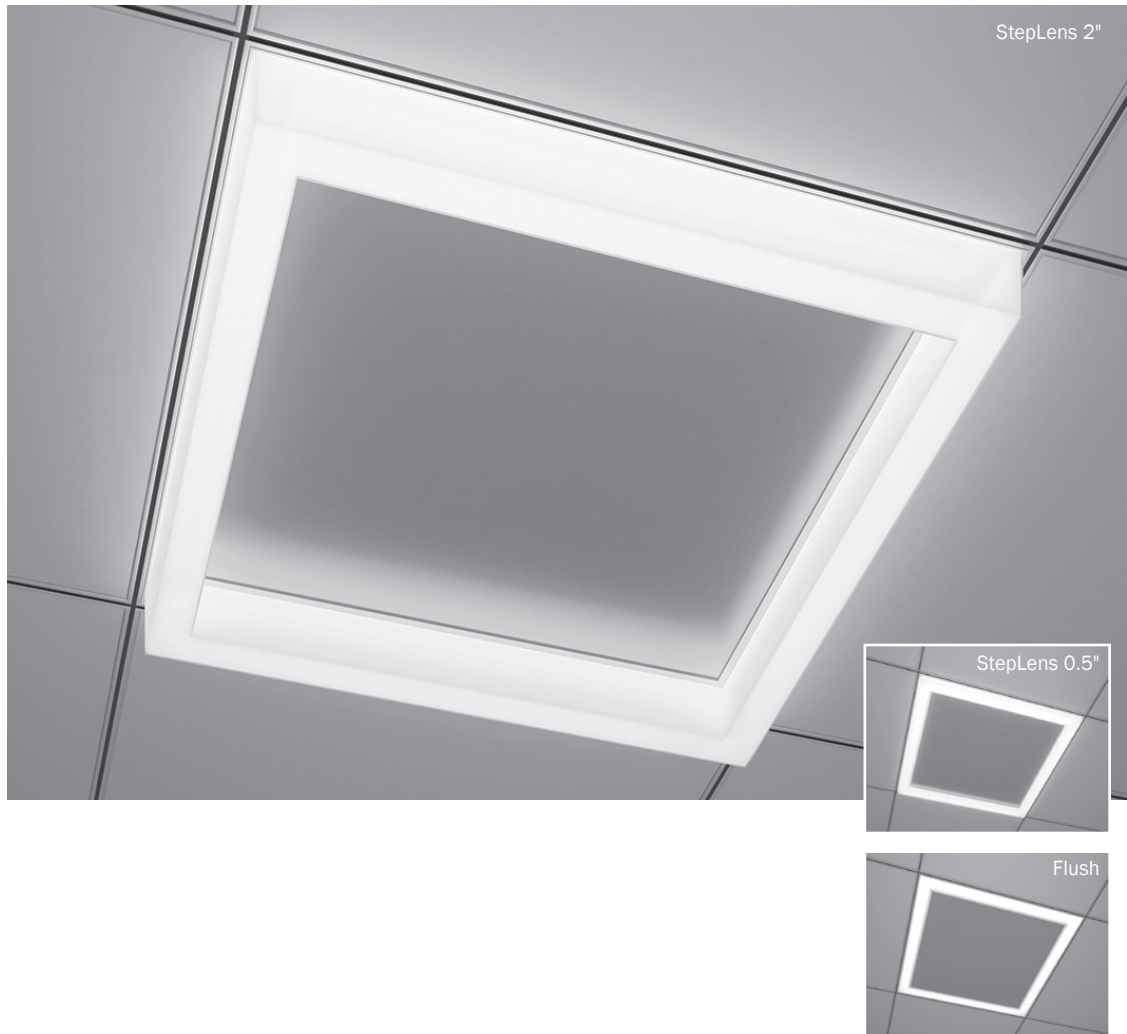

SkyePool™

SkyePool™ Three lighting elements in one

Introducing SkyePool, a new addition to the Skye Line of luminaires that offers an exciting alternative to traditional 2x2 troffers. SkyePool features an aesthetic, balanced play of materials and volumes. Its exclusive patent-pending design uses an innovative Axis Reflect Insert with special lighting properties.

- Choice of Flush or StepLens (0.5" or 2").
- Choice of 80 or 90 CRI
- Perceived luminance varies from low (Flush) to high (StepLens 2").
- Diffuse qualities produce a soft, uniform glow while reflective qualities create depth.

NEW PRODUCTS

SKYPEPOOL LED RECESSED

1 PRODUCT ID	2 SIZE	3 TOTAL NOM. LUMENS	4 COLOR TEMP.	5 SHIELDING
SKPLED recessed led	22 2'x2'	2400 2400 lm 3200 3200 lm 4000 4000 lm	30 3000 K 35 3500 K 40 4000 K	FL flush 0.5 0.5" StepLens 2 2" StepLens +BL(#) Blank (flush option only)