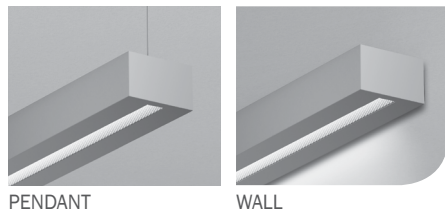

Mounting Options

Distribution Options

90% UP

10% DOWN

ASYMMETRIC SEMI-INDIRECT