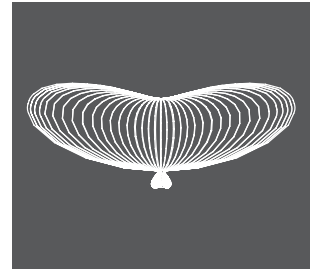

# Twig SurroundLite™

Twig is ideal for lighting spaces with low ceilings using low profile luminaire forms, delivers uniform, high-efficiency indirect lighting and features a regressed downlight aperture emitting a soft glow. Exclusive SurroundLite optics produce balanced brightness, sending wide planes of light in all directions. Twig SurroundLite is only available in rectilinear form.

## Options

VL Optic

Spotless Lens

## 3D Polar Curve (SL 90/10)