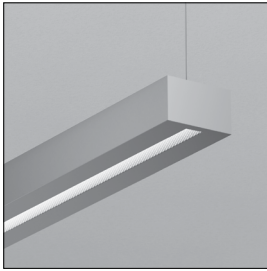

Twig SurroundLite™

Twig is ideal for lighting spaces with low ceilings using low profile luminaire forms, delivers uniform, high-efficiency indirect lighting and features a regressed downlight aperture emitting a soft glow. Exclusive SurroundLite optics produce balanced brightness, sending wide planes of light in all directions. Twig SurroundLite is only available in rectilinear form.

Options

VL Optic