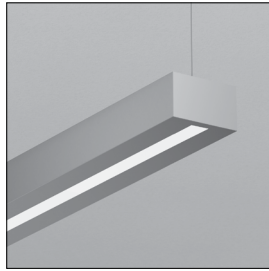

Spotless Lens