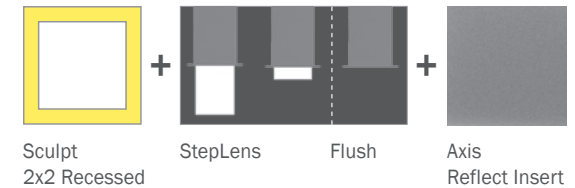

SkyePool™

SkyePool™
Three lighting elements in one

Introducing SkyePool, a new addition to the Skye Line of luminaires that offers an exciting alternative to traditional 2x2 troffers. SkyePool features an aesthetic, balanced play of materials and volumes. Its exclusive patent-pending design uses an innovative Axis Reflect Insert with special lighting properties.

- Choice of Flush or StepLens (0.5" or 2").
- Choice of 80 or 90 CRI
- Perceived luminance varies from low (Flush) to high (StepLens 2").
- Diffuse qualities produce a soft, uniform glow while reflective qualities create depth.

NEW PRODUCTS

SKYPEPOOL LED RECESSED									
1	PRODUCT ID	2	SIZE	3	TOTAL NOM. LUMENS	4	COLOR TEMP.	5	SHIELDING
	SKPO recessed led	22	2'x2'	2400	2400 lm	30	3000 K	FL	flush
				3200	3200 lm	35	3500 K	0.5	0.5" StepLens
				4000	4000 lm	40	4000 K	2	2" StepLens
								+BL(#)	Blank (flush option only)