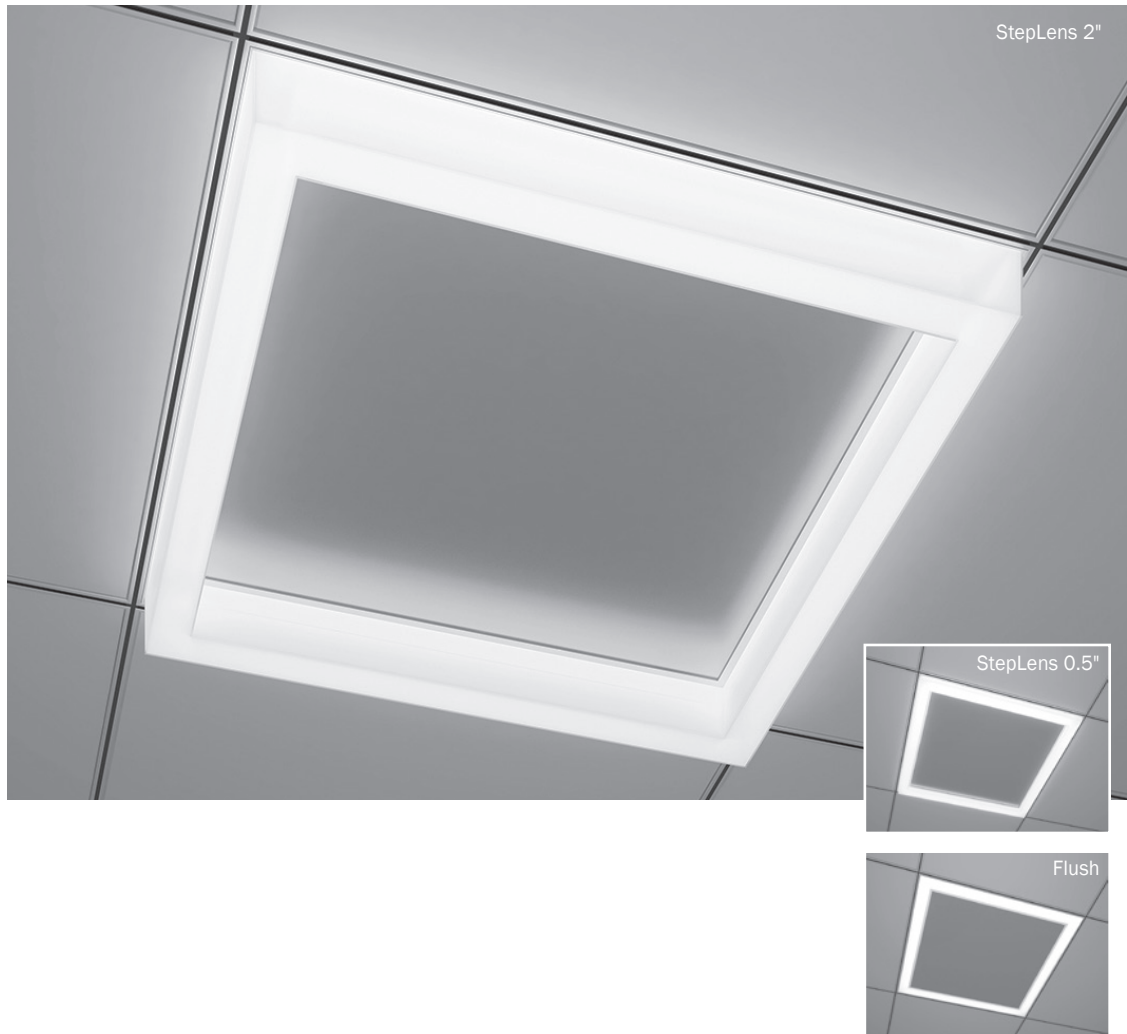

SkyePool™

SkyePool™
Three lighting elements in one

Introducing SkyePool, a new addition to the Skye Line of luminaires that offers an exciting alternative to traditional 2x2 troffers. SkyePool features an aesthetic, balanced play of materials and volumes. Its exclusive patent-pending design uses an innovative Axis Reflect Insert with special lighting properties.

- Choice of Flush or StepLens (0.5" or 2").
- Choice of 80 or 90 CRI
- Perceived luminance varies from low (Flush) to high (StepLens 2").
- Diffuse qualities produce a soft, uniform glow while reflective qualities create depth.

NEW PRODUCTS

SKYPEPOOL LED RECESSED									
1	PRODUCT ID	2	SIZE	3	TOTAL NOM. LUMENS	4	COLOR TEMP.	5	SHIELDING
	SKPO recessed led	22	2'x2'	2400	2400 lm	30	3000 K	FL	flush
				3200	3200 lm	35	3500 K	0.5	0.5" StepLens
				4000	4000 lm	40	4000 K	2	2" StepLens
								+BL(#)	Blank (flush option only)