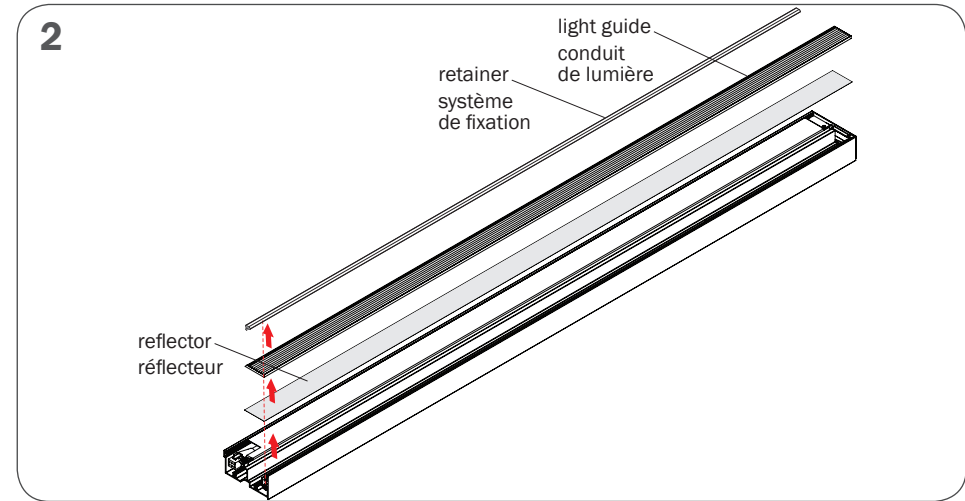

## CEILING - LED BOARD REPLACEMENT INSTRUCTIONS PLAFOND - DIRECTIVES DE RECHANGE DE LA CARTE DEL

**NOTE:** Ensure that the power to the fixture's circuit is turned off.

**NOTE:** Vous assurez que l'alimentation du circuit du luminaire est coupée.

# CEILING - LED BOARD REPLACEMENT INSTRUCTIONS PLAFOND - DIRECTIVES DE RECHANGE DE LA CARTE DEL

**NOTE:** Ensure that the power to the fixture's circuit is turned off.

**NOTE:** Vous assurez que l'alimentation du circuit du luminaire est coupée.