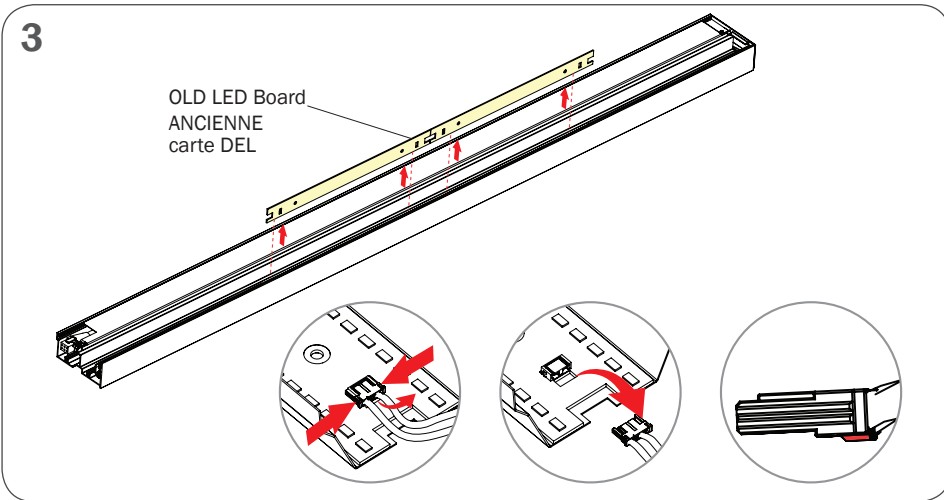

## CEILING - LED BOARD REPLACEMENT INSTRUCTIONS PLAFOND - DIRECTIVES DE RECHANGE DE LA CARTE DEL

**NOTE:** Ensure that the power to the fixture's circuit is turned off.

**NOTE:** Vous assurez que l'alimentation du circuit du luminaire est coupée.

# CEILING - LED BOARD REPLACEMENT INSTRUCTIONS PLAFOND - DIRECTIVES DE RECHANGE DE LA CARTE DEL

**NOTE:** Ensure that the power to the fixture's circuit is turned off.

**NOTE:** Vous assurez que l'alimentation du circuit du luminaire est coupée.