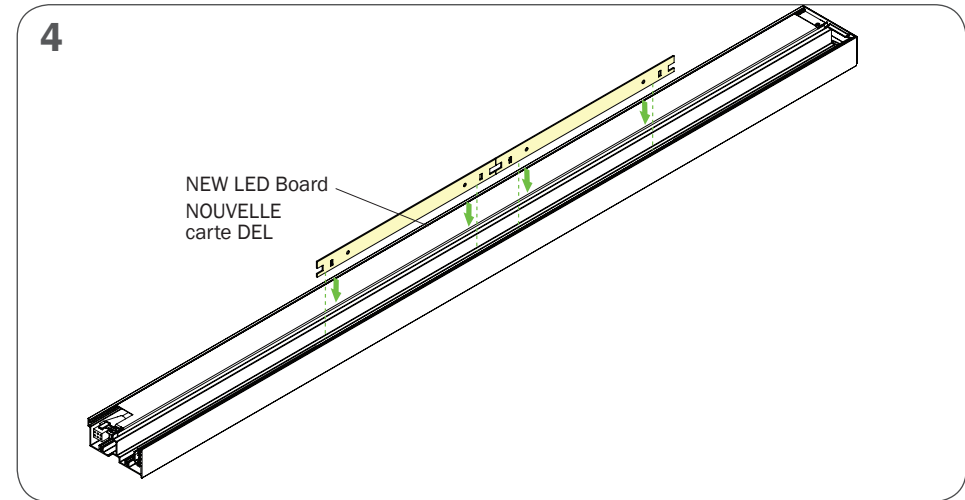

## CEILING - LED BOARD REPLACEMENT INSTRUCTIONS PLAFOND - DIRECTIVES DE RECHANGE DE LA CARTE DEL

**NOTE:** Ensure that the power to the fixture's circuit is turned off.

**NOTE:** Vous assurez que l'alimentation du circuit du luminaire est coupée.

# CEILING - LED BOARD REPLACEMENT INSTRUCTIONS PLAFOND - DIRECTIVES DE RECHANGE DE LA CARTE DEL

**NOTE:** Ensure that the power to the fixture's circuit is turned off.

**NOTE:** Vous assurez que l'alimentation du circuit du luminaire est coupée.