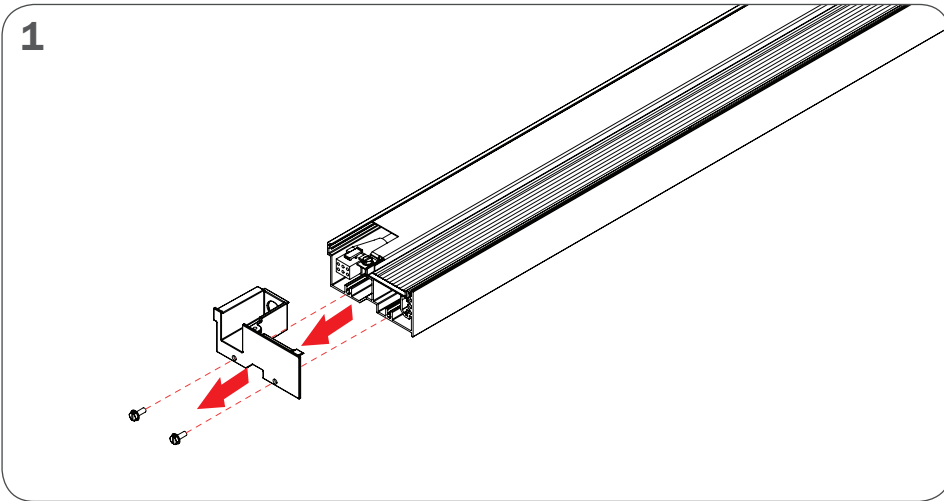

## CEILING - LED BOARD REPLACEMENT INSTRUCTIONS PLAFOND - DIRECTIVES DE RECHANGE DE LA CARTE DEL

**NOTE:** Ensure that the power to the fixture's circuit is turned off.

**NOTE:** Vous assurez que l'alimentation du circuit du luminaire est coupée.